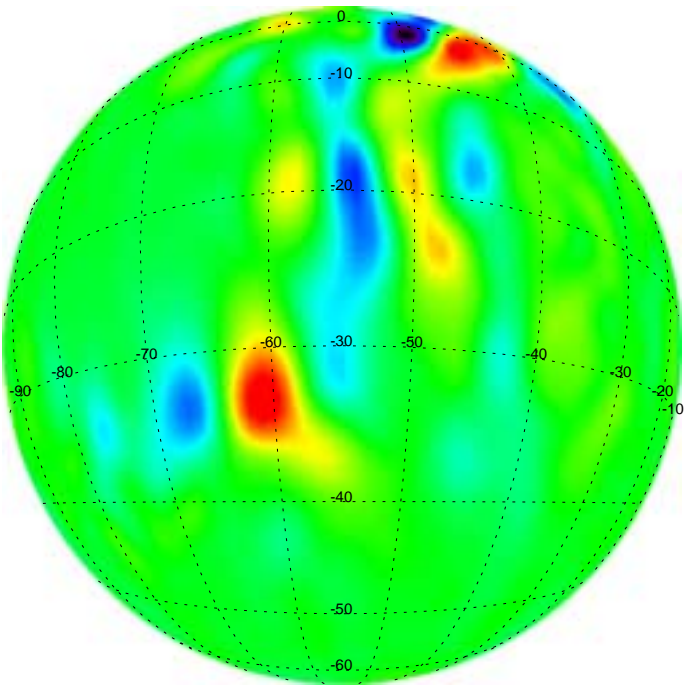

Lowell Crater (Topographic)

X (30S, 55W) Lowell Crater 200 km

Y (30S, 55W) Lowell Crater 200 km

Z (30S, 55W) Lowell Crater 200 km