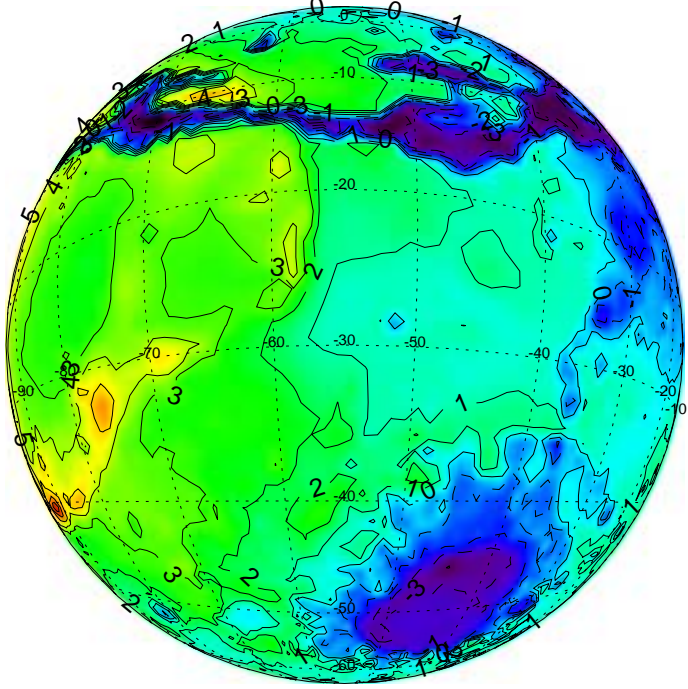

Lowell Crater (Topographic)

X (30S, 55W) Lowell Crater 200 km

Y (30S, 55W) Lowell Crater 200 km

Z (30S, 55W) Lowell Crater 200 km