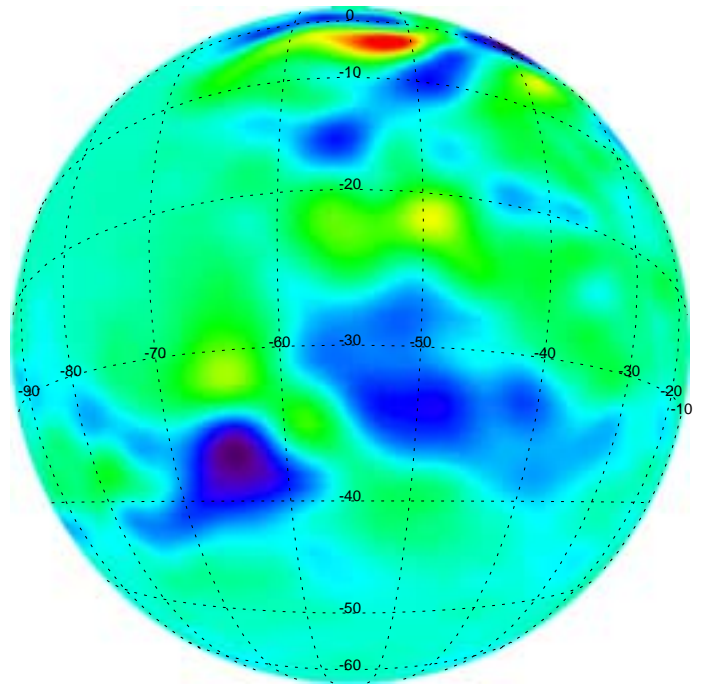

Lowell Crater (Topographic)

X (30S, 55W) Lowell Crater 200 km

Y (30S, 55W) Lowell Crater 200 km

Z (30S, 55W) Lowell Crater 200 km